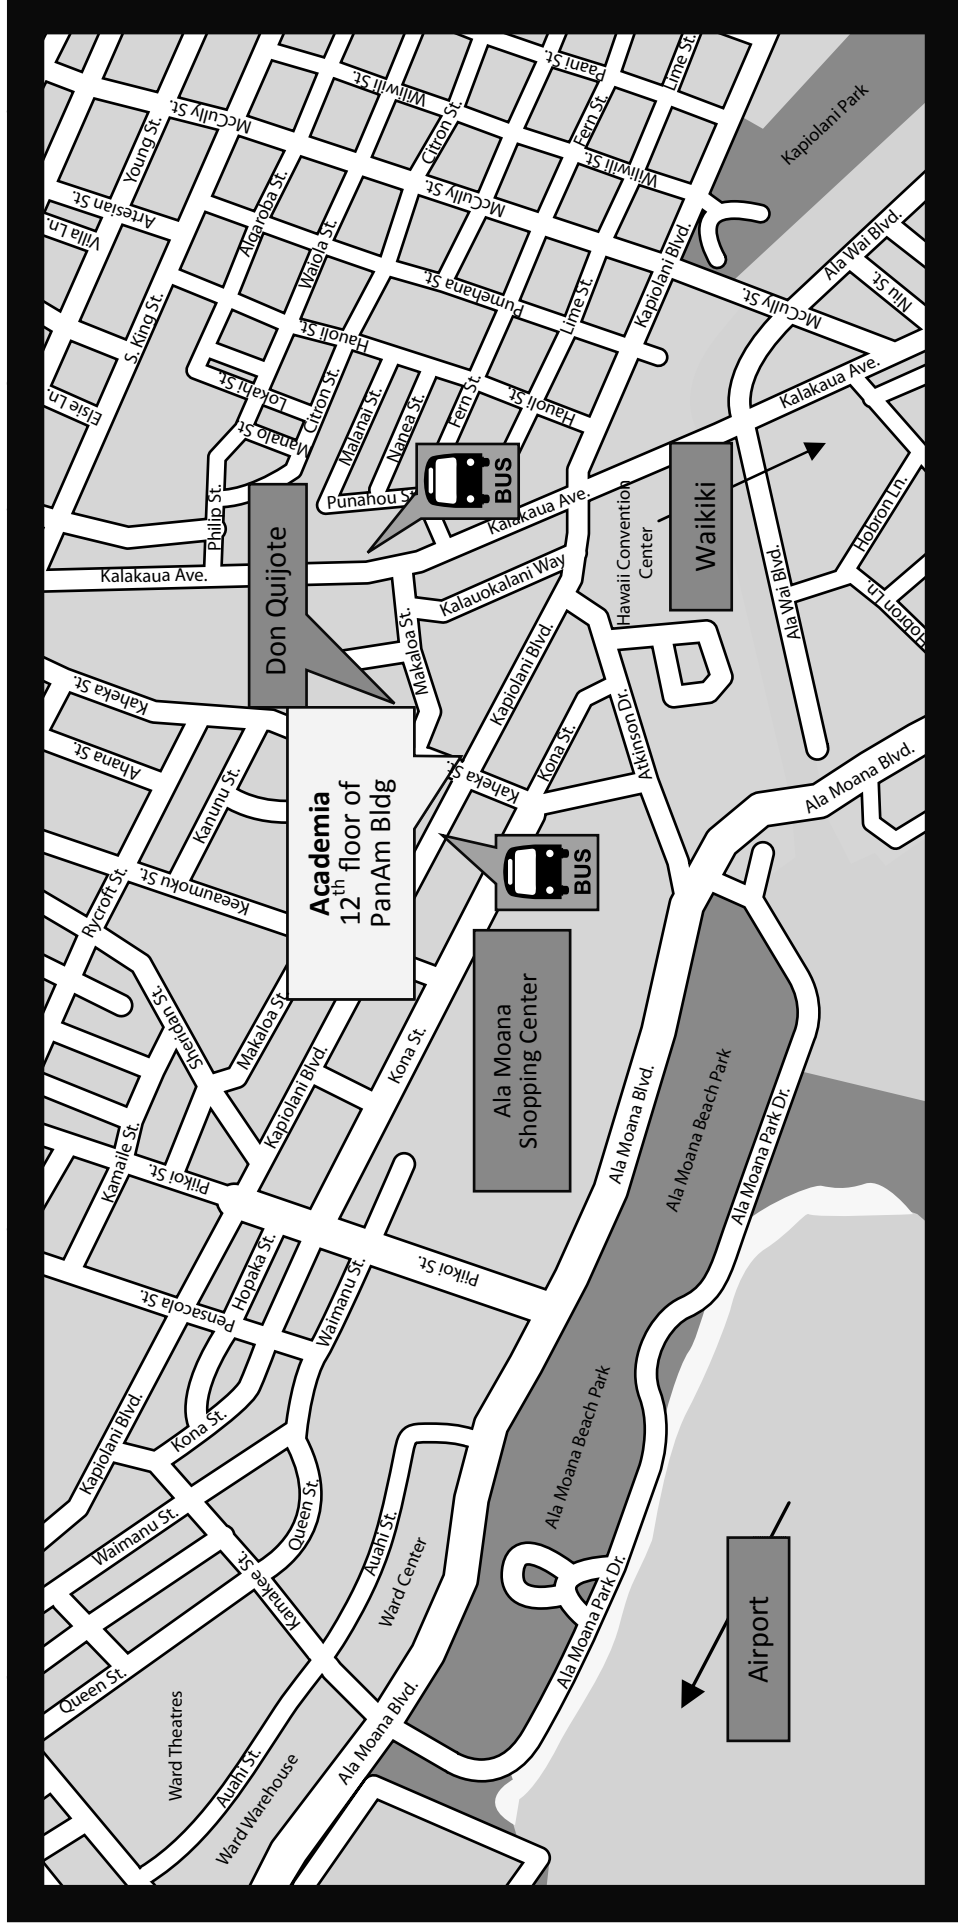

Academia Language School Map

Academia is located at 1600 Kapiolani Blvd., Honolulu, HI 96814. We are in the Pan American Building, on the 12th floor. Here's a map to our school:

If you are taking the bus from Waikiki,

Take bus #2, 13, or Express B on Kuhio Ave. west bound. The bus stop will be announced as "Don Quijote".

If you are taking the bus from Downtown, east bound. Take bus #3, 9, or Express A*. If you take the Express A, you will get off at Ala Moana. Walk towards Waikiki on Kapiolani Blvd., and you will see our school on your left.

If you are taking a bus from other directions,

Please call TheBus at (808) 848-5555, 5:30 am - 10:00 pm HST or

Visit the website at <http://www.thebus.org/>